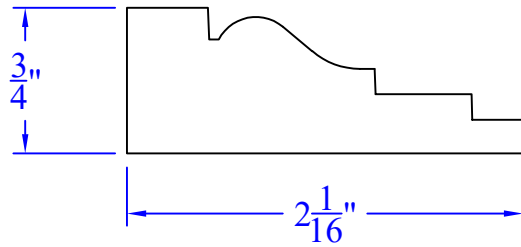

Creative Woodworking N.W., Inc.

1036 S.E. Taylor * Portland, Oregon 97214
Phone:(503) 230-9265 * Fax:(503) 232-9082
www.Creativewoodworkingnw.com

APRN161
3/4" x 2-1/16"