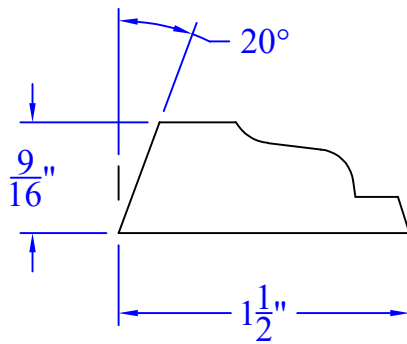

Creative Woodworking N.W., Inc.

1036 S.E. Taylor * Portland, Oregon 97214
Phone:(503) 230-9265 * Fax:(503) 232-9082
www.Creativewoodworkingnw.com

APRN160

$9/16$ " x $1-1/2$ "